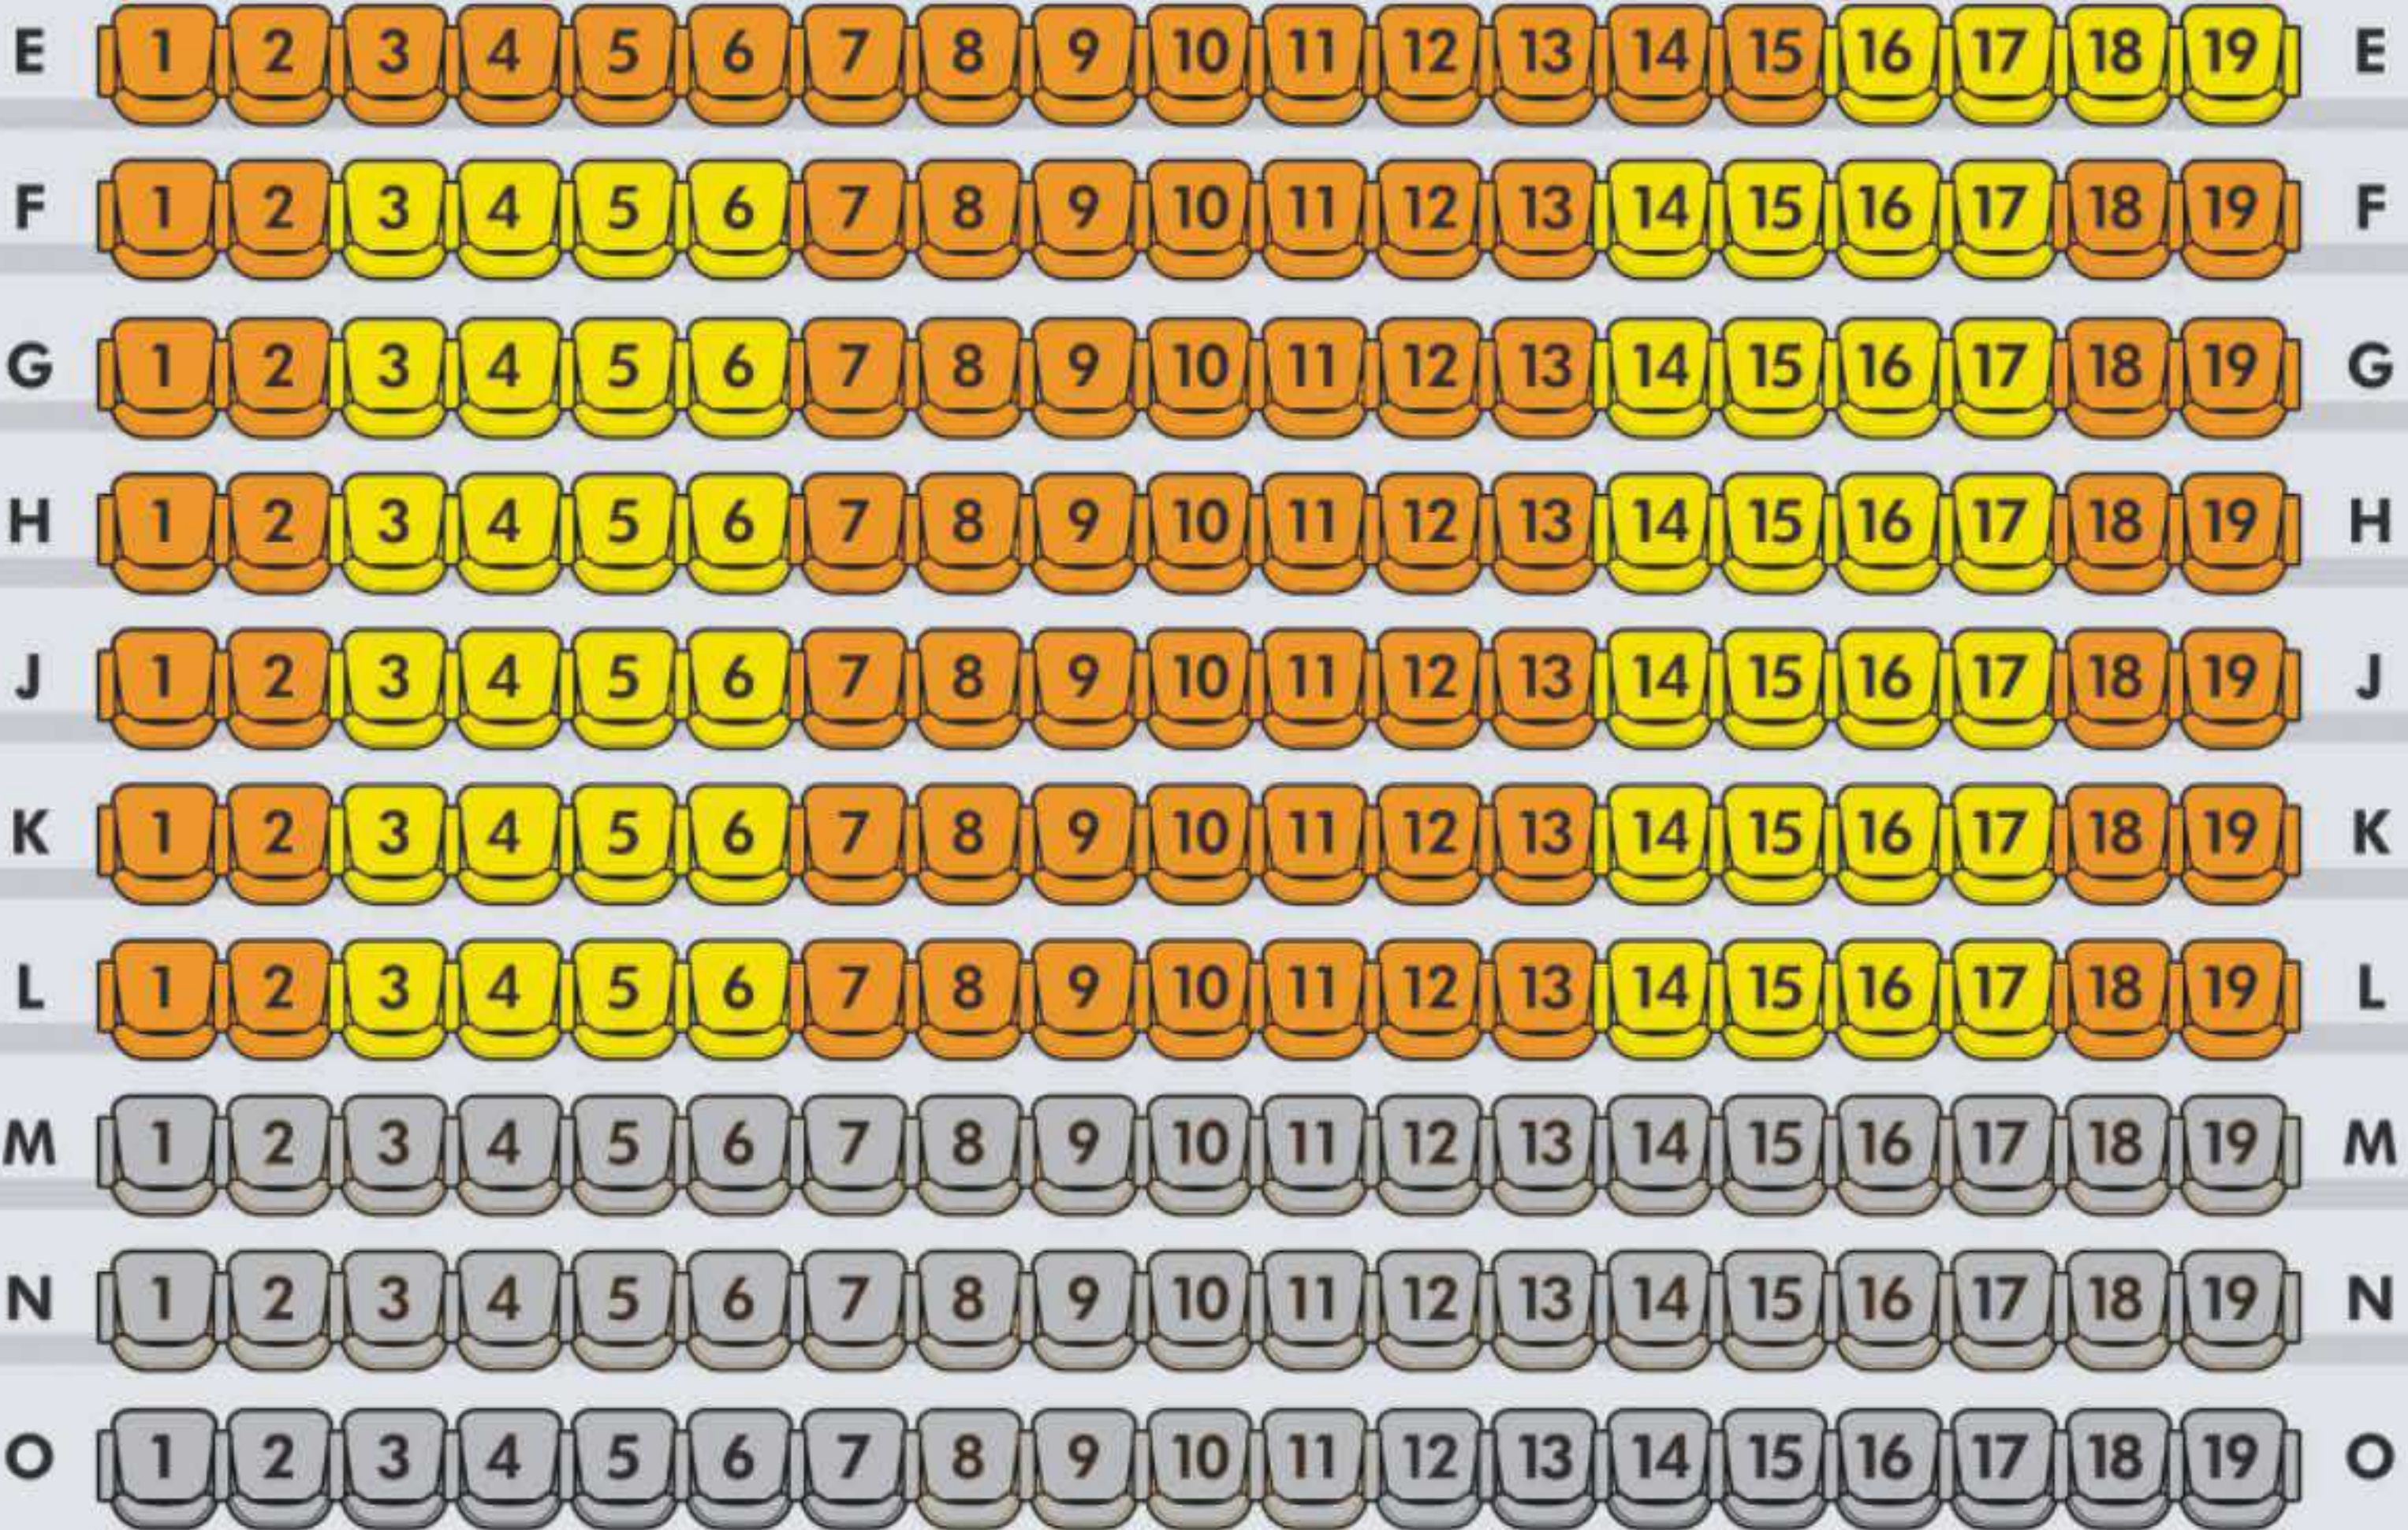

STAGE

Entrance/Exit

Wheelchair Seating

Wheelchair Seating

Entrance/Exit

Entrance/Exit

Latecomer seating

Entrance/Exit

Premium Seating — 
Economy Seating — 

Magnus Lounge